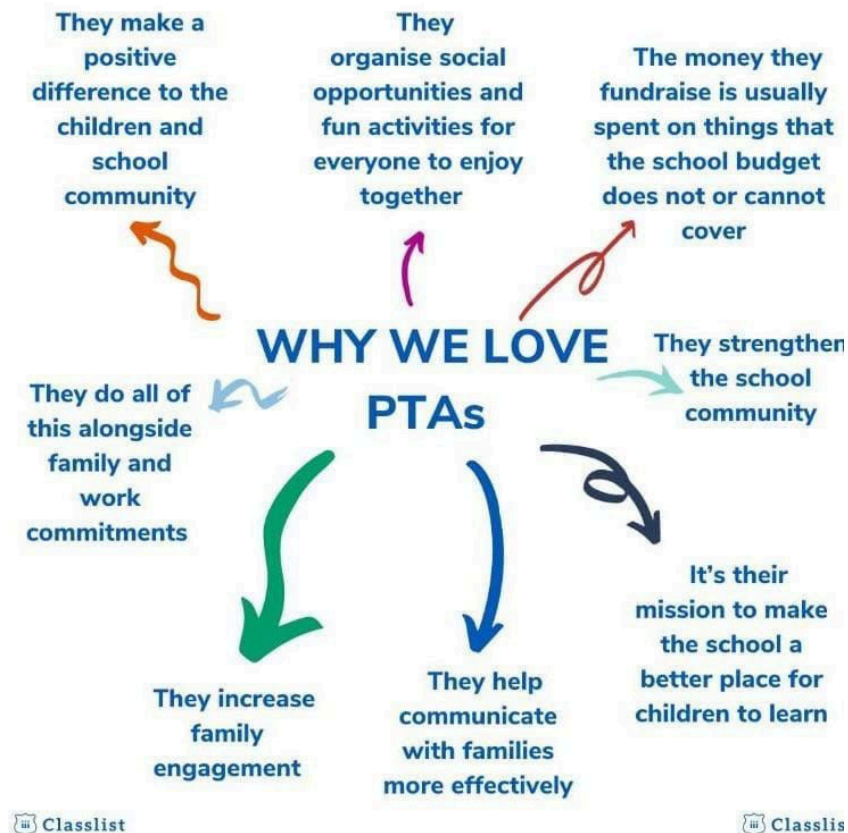

make the meetings we are always keen to hear any ideas that you may have for events or fundraising opportunities. We are all volunteers and every penny that we raise goes directly to the school.

Next Meeting - Thursday 24th March, 12.30pm, Julie's Cafe, Stonards Hill.

All are very welcome to attend.

Contact Us

You can email us eppinguplandpta@gmail.com You can also follow us on Instagram @friendsofeppinguplandschool

Donate

Our Just Giving page is <https://www.justgiving.com/friends-eppingupland>

We are also on [easyfundraising.org.uk](https://www.easyfundraising.org.uk) There are a few simple steps to sign up and we are on there as 'Epping Upland School'.

Thank you and best wishes,

The Friends of Epping Upland School